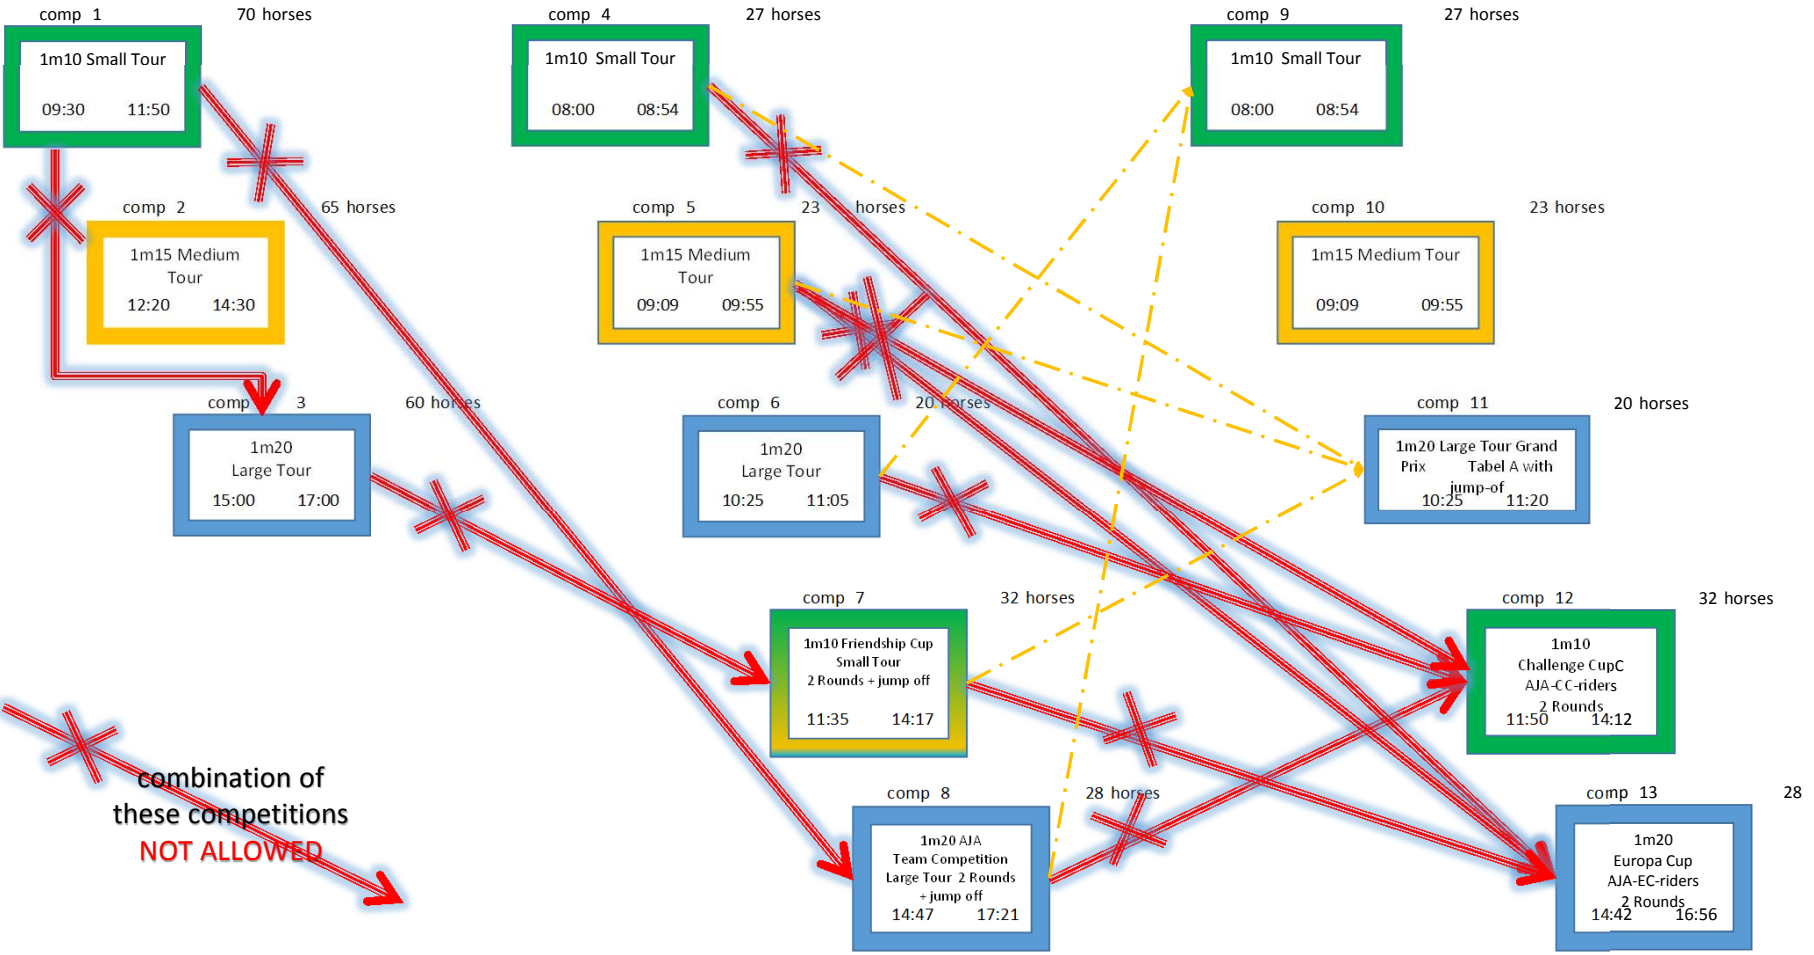

day 1: max 2 competitions per horse	195 STARTS 130 HORSES
-------------------------------------	--------------------------

day 2: only 1 competition per horse	188 STARTS 130 HORSES
-------------------------------------	--------------------------

day 3: only 1 competition per horse	183 STARTS 130 HORSES
-------------------------------------	--------------------------

combination of these competitions
NOT ALLOWED

- do we allow comp 4 --> 11 ??
- do we allow comp 5 --> 11 ??
- do we allow comp 6 --> 9 ??
- do we allow comp 7 --> 11 ??
- do we allow comp 8 --> 9 ??